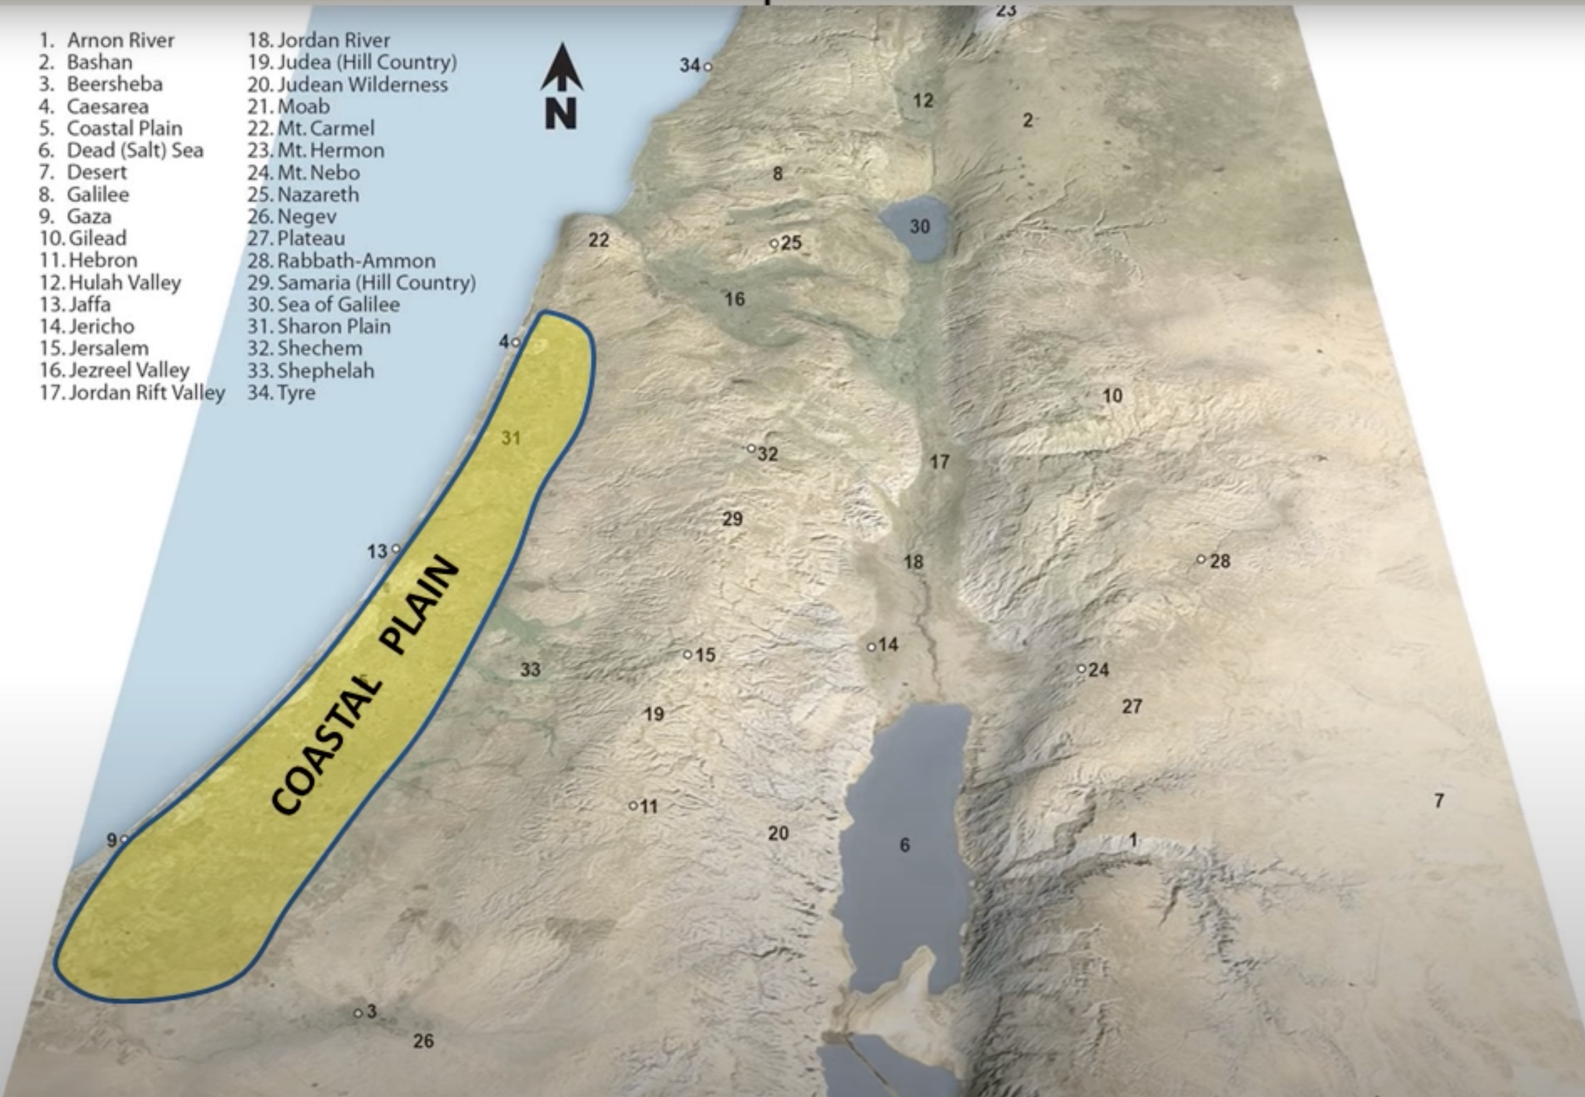

- 0 Miles 100 200
- 0 Kilometers 160 320
- ← Abraham from (northern) Ur to Haran
- ← Abraham from (southern) Ur to Haran
- ← Abraham from Haran to Promised Land

of the Bible: Location & Land Bridge

Note: No commentary is provided for Regional Maps in Section 1. These maps can be referred to for detailed geographical views. Commentary begins on Map 1-17, Archaeology.

4-2 Unconquered Territories Date: Period of the Judges

4-2

Map 1-15

- | | |
|------------------------|----------------------------|
| 1. Arnon River | 18. Jordan River |
| 2. Bashan | 19. Judea (Hill Country) |
| 3. Beersheba | 20. Judean Wilderness |
| 4. Caesarea | 21. Moab |
| 5. Coastal Plain | 22. Mt. Carmel |
| 6. Dead (Salt) Sea | 23. Mt. Hermon |
| 7. Desert | 24. Mt. Nebo |
| 8. Galilee | 25. Nazareth |
| 9. Gaza | 26. Negev |
| 10. Gilead | 27. Plateau |
| 11. Hebron | 28. Rabbath-Ammon |
| 12. Hulah Valley | 29. Samaria (Hill Country) |
| 13. Jaffa | 30. Sea of Galilee |
| 14. Jericho | 31. Sharon Plain |
| 15. Jerusalem | 32. Shechem |
| 16. Jezreel Valley | 33. Shephelah |
| 17. Jordan Rift Valley | 34. Tyre |

Map 1-15

- 1. Arnon River
- 2. Bashan
- 3. Beersheba
- 4. Caesarea
- 5. Coastal Plain
- 6. Dead (Salt) Sea
- 7. Desert
- 8. Galilee
- 9. Gaza
- 10. Gilead
- 11. Hebron
- 12. Hulah Valley
- 13. Jaffa
- 14. Jericho
- 15. Jerusalem
- 16. Jezreel Valley
- 17. Jordan Rift Valley
- 18. Jordan River
- 19. Judea (Hill Country)
- 20. Judean Wilderness
- 21. Moab
- 22. Mt. Carmel
- 23. Mt. Hermon
- 24. Mt. Nebo
- 25. Nazareth
- 26. Negev
- 27. Plateau
- 28. Rabbath-Ammon
- 29. Samaria (Hill Country)
- 30. Sea of Galilee
- 31. Sharon Plain
- 32. Shechem
- 33. Shephelah
- 34. Tyre