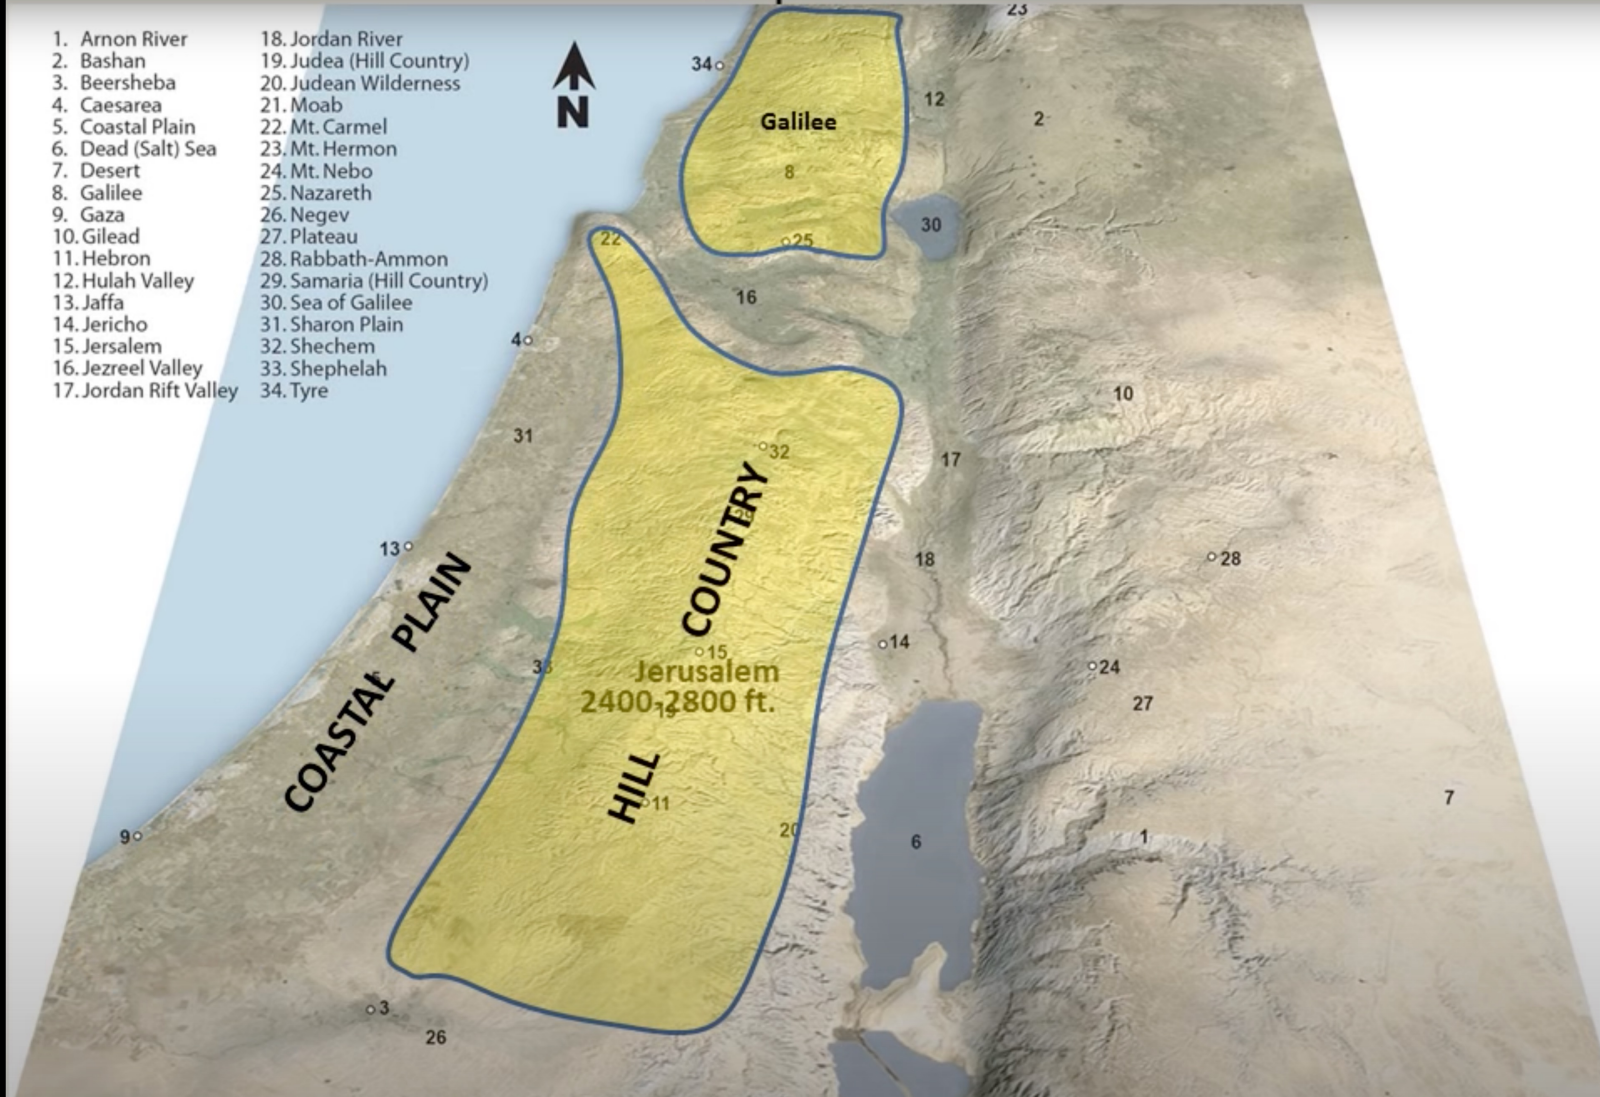

- 0 Miles 100 200
- 0 Kilometers 160 320
- ← Abraham from (northern) Ur to Haran
- ← Abraham from (southern) Ur to Haran
- ← Abraham from Haran to Promised Land

of the Bible: Location & Land Bridge

Note: No commentary is provided for Regional Maps in Section 1. These maps can be referred to for detailed geographical views. Commentary begins on Map 1-17, Archaeology.

4-2 Unconquered Territories Date: Period of the Judges

4-2

Map 1-15

- | | |
|------------------------|----------------------------|
| 1. Arnon River | 18. Jordan River |
| 2. Bashan | 19. Judea (Hill Country) |
| 3. Beersheba | 20. Judean Wilderness |
| 4. Caesarea | 21. Moab |
| 5. Coastal Plain | 22. Mt. Carmel |
| 6. Dead (Salt) Sea | 23. Mt. Hermon |
| 7. Desert | 24. Mt. Nebo |
| 8. Galilee | 25. Nazareth |
| 9. Gaza | 26. Negev |
| 10. Gilead | 27. Plateau |
| 11. Hebron | 28. Rabbath-Ammon |
| 12. Hulah Valley | 29. Samaria (Hill Country) |
| 13. Jaffa | 30. Sea of Galilee |
| 14. Jericho | 31. Sharon Plain |
| 15. Jerusalem | 32. Shechem |
| 16. Jezreel Valley | 33. Shephelah |
| 17. Jordan Rift Valley | 34. Tyre |

Map 1-15

- 1. Arnon River
- 2. Bashan
- 3. Beersheba
- 4. Caesarea
- 5. Coastal Plain
- 6. Dead (Salt) Sea
- 7. Desert
- 8. Galilee
- 9. Gaza
- 10. Gilead
- 11. Hebron
- 12. Hulah Valley
- 13. Jaffa
- 14. Jericho
- 15. Jerusalem
- 16. Jezreel Valley
- 17. Jordan Rift Valley
- 18. Jordan River
- 19. Judea (Hill Country)
- 20. Judean Wilderness
- 21. Moab
- 22. Mt. Carmel
- 23. Mt. Hermon
- 24. Mt. Nebo
- 25. Nazareth
- 26. Negev
- 27. Plateau
- 28. Rabbath-Ammon
- 29. Samaria (Hill Country)
- 30. Sea of Galilee
- 31. Sharon Plain
- 32. Shechem
- 33. Shephelah
- 34. Tyre