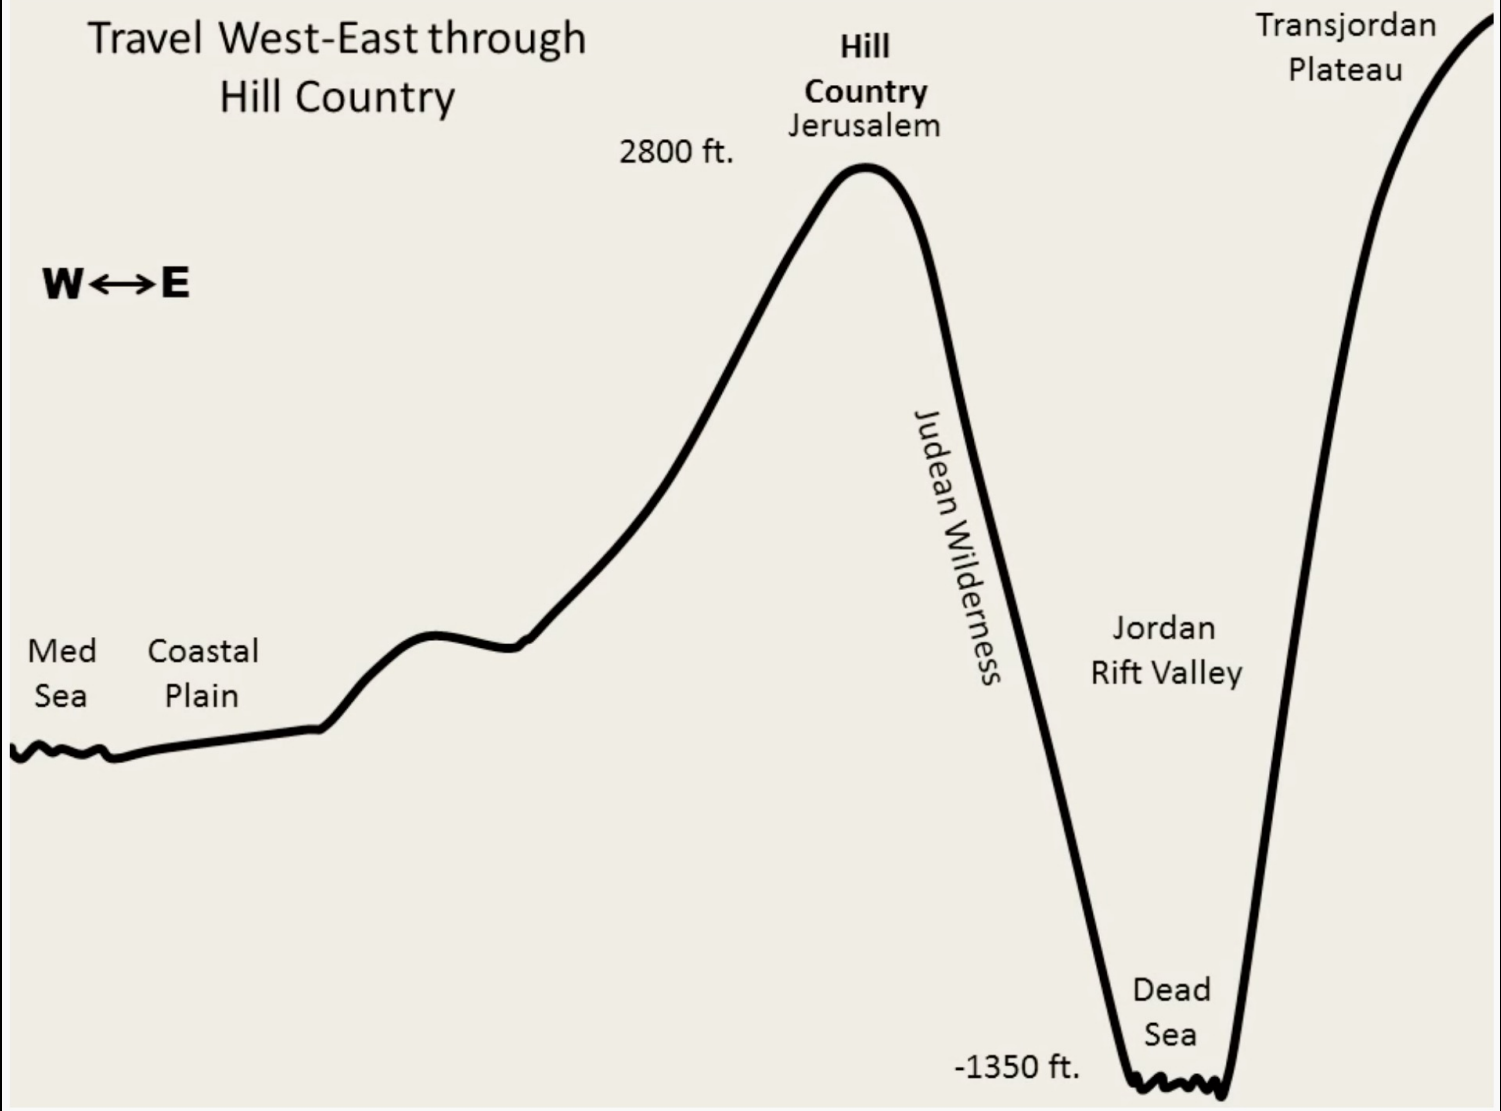

- 0 Miles 100 200
- 0 Kilometers 160 320
- ← Abraham from (northern) Ur to Haran
- ← Abraham from (southern) Ur to Haran
- ← Abraham from Haran to Promised Land

of the Bible: Location & Land Bridge

Note: No commentary is provided for Regional Maps in Section 1. These maps can be referred to for detailed geographical views. Commentary begins on Map 1-17, Archaeology.

4-2 Unconquered Territories Date: Period of the Judges

4-2

Map 1-15

- | | |
|------------------------|----------------------------|
| 1. Arnon River | 18. Jordan River |
| 2. Bashan | 19. Judea (Hill Country) |
| 3. Beersheba | 20. Judean Wilderness |
| 4. Caesarea | 21. Moab |
| 5. Coastal Plain | 22. Mt. Carmel |
| 6. Dead (Salt) Sea | 23. Mt. Hermon |
| 7. Desert | 24. Mt. Nebo |
| 8. Galilee | 25. Nazareth |
| 9. Gaza | 26. Negev |
| 10. Gilead | 27. Plateau |
| 11. Hebron | 28. Rabbath-Ammon |
| 12. Hulah Valley | 29. Samaria (Hill Country) |
| 13. Jaffa | 30. Sea of Galilee |
| 14. Jericho | 31. Sharon Plain |
| 15. Jerusalem | 32. Shechem |
| 16. Jezreel Valley | 33. Shephelah |
| 17. Jordan Rift Valley | 34. Tyre |

Map 1-15

- 1. Arnon River
- 2. Bashan
- 3. Beersheba
- 4. Caesarea
- 5. Coastal Plain
- 6. Dead (Salt) Sea
- 7. Desert
- 8. Galilee
- 9. Gaza
- 10. Gilead
- 11. Hebron
- 12. Hulah Valley
- 13. Jaffa
- 14. Jericho
- 15. Jerusalem
- 16. Jezreel Valley
- 17. Jordan Rift Valley
- 18. Jordan River
- 19. Judea (Hill Country)
- 20. Judean Wilderness
- 21. Moab
- 22. Mt. Carmel
- 23. Mt. Hermon
- 24. Mt. Nebo
- 25. Nazareth
- 26. Negev
- 27. Plateau
- 28. Rabbath-Ammon
- 29. Samaria (Hill Country)
- 30. Sea of Galilee
- 31. Sharon Plain
- 32. Shechem
- 33. Shephelah
- 34. Tyre

1-2 Regions and Routes of the Land of Israel

1-2

Great International Route

Map 1-15

Map 1-15

Travel West-East through
Hill Country

W ↔ E

2800 ft.