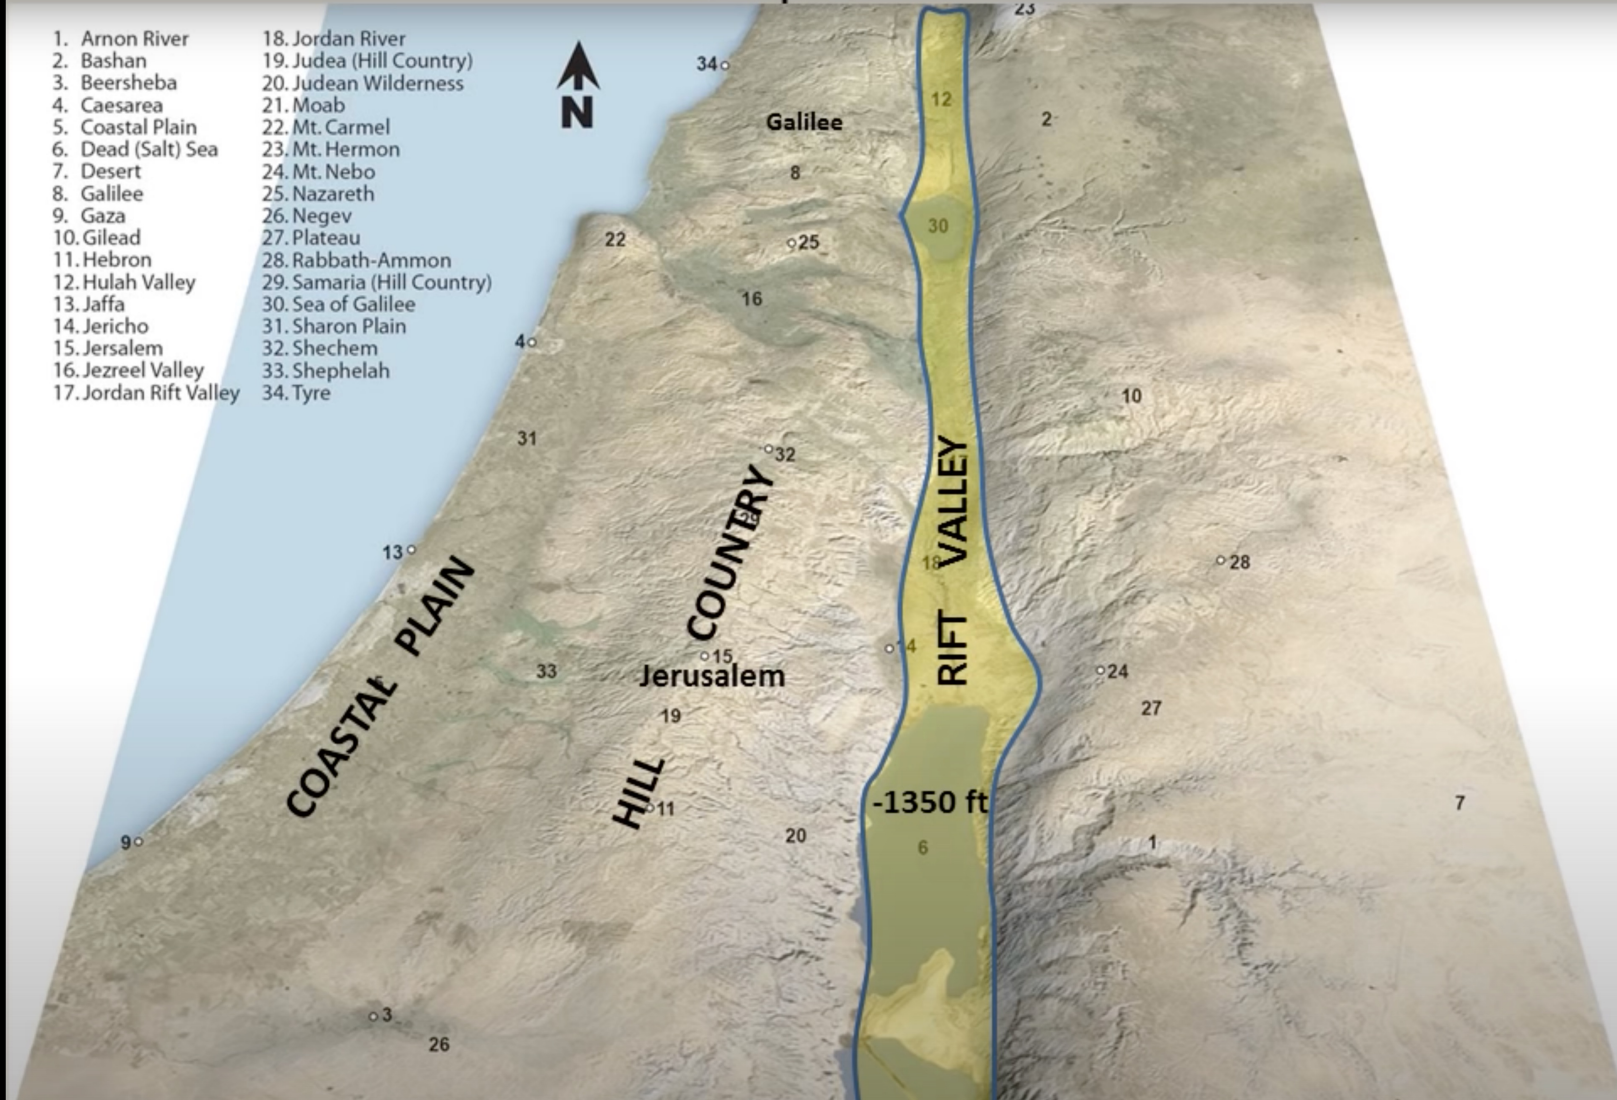

- 0 Miles 100 200
- 0 Kilometers 160 320
- ← Abraham from (northern) Ur to Haran
- ← Abraham from (southern) Ur to Haran
- ← Abraham from Haran to Promised Land

of the Bible: Location & Land Bridge

Note: No commentary is provided for Regional Maps in Section 1. These maps can be referred to for detailed geographical views. Commentary begins on Map 1-17, Archaeology.

4-2 Unconquered Territories Date: Period of the Judges

4-2

Map 1-15

- | | |
|------------------------|----------------------------|
| 1. Arnon River | 18. Jordan River |
| 2. Bashan | 19. Judea (Hill Country) |
| 3. Beersheba | 20. Judean Wilderness |
| 4. Caesarea | 21. Moab |
| 5. Coastal Plain | 22. Mt. Carmel |
| 6. Dead (Salt) Sea | 23. Mt. Hermon |
| 7. Desert | 24. Mt. Nebo |
| 8. Galilee | 25. Nazareth |
| 9. Gaza | 26. Negev |
| 10. Gilead | 27. Plateau |
| 11. Hebron | 28. Rabbath-Ammon |
| 12. Hulah Valley | 29. Samaria (Hill Country) |
| 13. Jaffa | 30. Sea of Galilee |
| 14. Jericho | 31. Sharon Plain |
| 15. Jerusalem | 32. Shechem |
| 16. Jezreel Valley | 33. Shephelah |
| 17. Jordan Rift Valley | 34. Tyre |

Map 1-15

- 1. Arnon River
- 2. Bashan
- 3. Beersheba
- 4. Caesarea
- 5. Coastal Plain
- 6. Dead (Salt) Sea
- 7. Desert
- 8. Galilee
- 9. Gaza
- 10. Gilead
- 11. Hebron
- 12. Hulah Valley
- 13. Jaffa
- 14. Jericho
- 15. Jerusalem
- 16. Jezreel Valley
- 17. Jordan Rift Valley
- 18. Jordan River
- 19. Judea (Hill Country)
- 20. Judean Wilderness
- 21. Moab
- 22. Mt. Carmel
- 23. Mt. Hermon
- 24. Mt. Nebo
- 25. Nazareth
- 26. Negev
- 27. Plateau
- 28. Rabbath-Ammon
- 29. Samaria (Hill Country)
- 30. Sea of Galilee
- 31. Sharon Plain
- 32. Shechem
- 33. Shephelah
- 34. Tyre